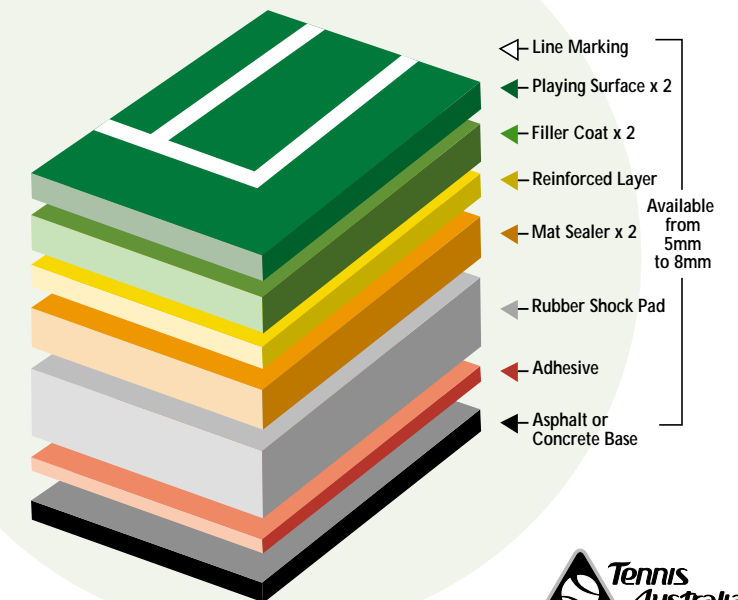

REBOUND *Ace*

The *Grand Slam* Tennis Surface

Internationally recognised as the No.1 players' surface, Rebound Ace is the official Grand Slam surface used at the Australian Open. A high performance system that actually reduces stress on the body, this surface never loses resilience from age or hard wear. The special surface texture and unique patented layered cushioning produces total reliability for sustained court performance, which benefits all styles of play. Which is why Tennis Australia not only use it for their most important tournament, but recommend it as an ideal surface to promote good stroke and tactical skills development for junior players.

T H E P L A Y E R S ' S U R F A C E

REBOUND *Ace*

The ongoing development of Rebound Ace has produced improvements and options that continue to provide unparalleled flexibility of speed and playing characteristics. This is why many of the top international players now recognise Rebound Ace to be the best court surface in the world. It is known quite simply as "the players' surface".

PROPERTIES		
Surface Speed	Medium paced variable	
Approvals	Tennis Australia. ATP Tour	
Bounce	True. Responsive to spin	
Elongation at break	32.5%	
Hardness	75 – 80 Shore A	
Tensile Strength	2.82 N/mm ²	
Thickness	5mm to 8mm	
Environmental Impact	Uses recycled materials. Totally solvent free system.	
Resilience	85g ball drop from 1 metre – 25%	
Durability	Permanently resilient base. Recoatable playing surface	
TEST	METHOD	RESULT
Heat Ageing	AS2983.15	No Deterioration
Artificial Weathering	AS 483.1	1000 hrs No Change
Surface Grip	AS 3661.1	Complies
UV Radiation	DIN 18035/6	Complies

REAL LIFE COST SAVING

Over a 20 year comparison of costs (including maintenance) Rebound Ace is substantially cheaper than synthetic grass, natural grass and clay. This is due to the expensive replacement and maintenance costs, associated with other systems.